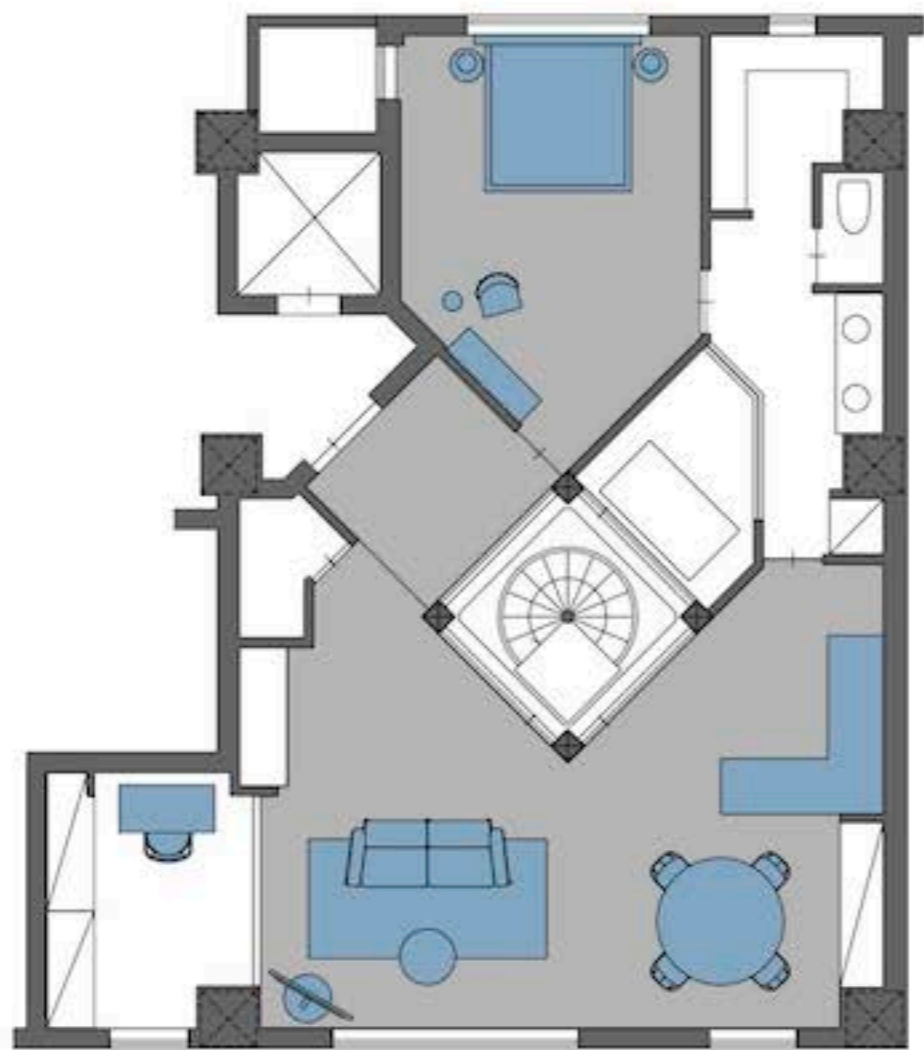

1ST FLOOR

2ND FLOOR

1ST FLOOR

2ND FLOOR

ikea 400

600 for this page

1st Floor

2st Floor

1.2m

	Room type	Rooms		Terrace, Balcony	Total
101		1		24.49 m <sup>2</sup>	137.52 m <sup>2</sup>
103	Maisonette type	1	1F / 91.89 m <sup>2</sup> 2F / 32.67m <sup>2</sup>	19.65 m <sup>2</sup>	144.21 m <sup>2</sup>
201	Maisonette type	1	2F / 77.48 m <sup>2</sup> 3F / 26.12 m <sup>2</sup>	14.87 m <sup>2</sup>	118.47 m <sup>2</sup>
201		3		3.72 m <sup>2</sup>	43.22 m <sup>2</sup>
203		5		6.75 m <sup>2</sup>	66.13 m <sup>2</sup>
301		9		12.63 m <sup>2</sup>	112.13 m <sup>2</sup>
302		105.14 m <sup>2</sup>		19.10 m <sup>2</sup>	124.24 m <sup>2</sup>

屋上

3F

2F

1F