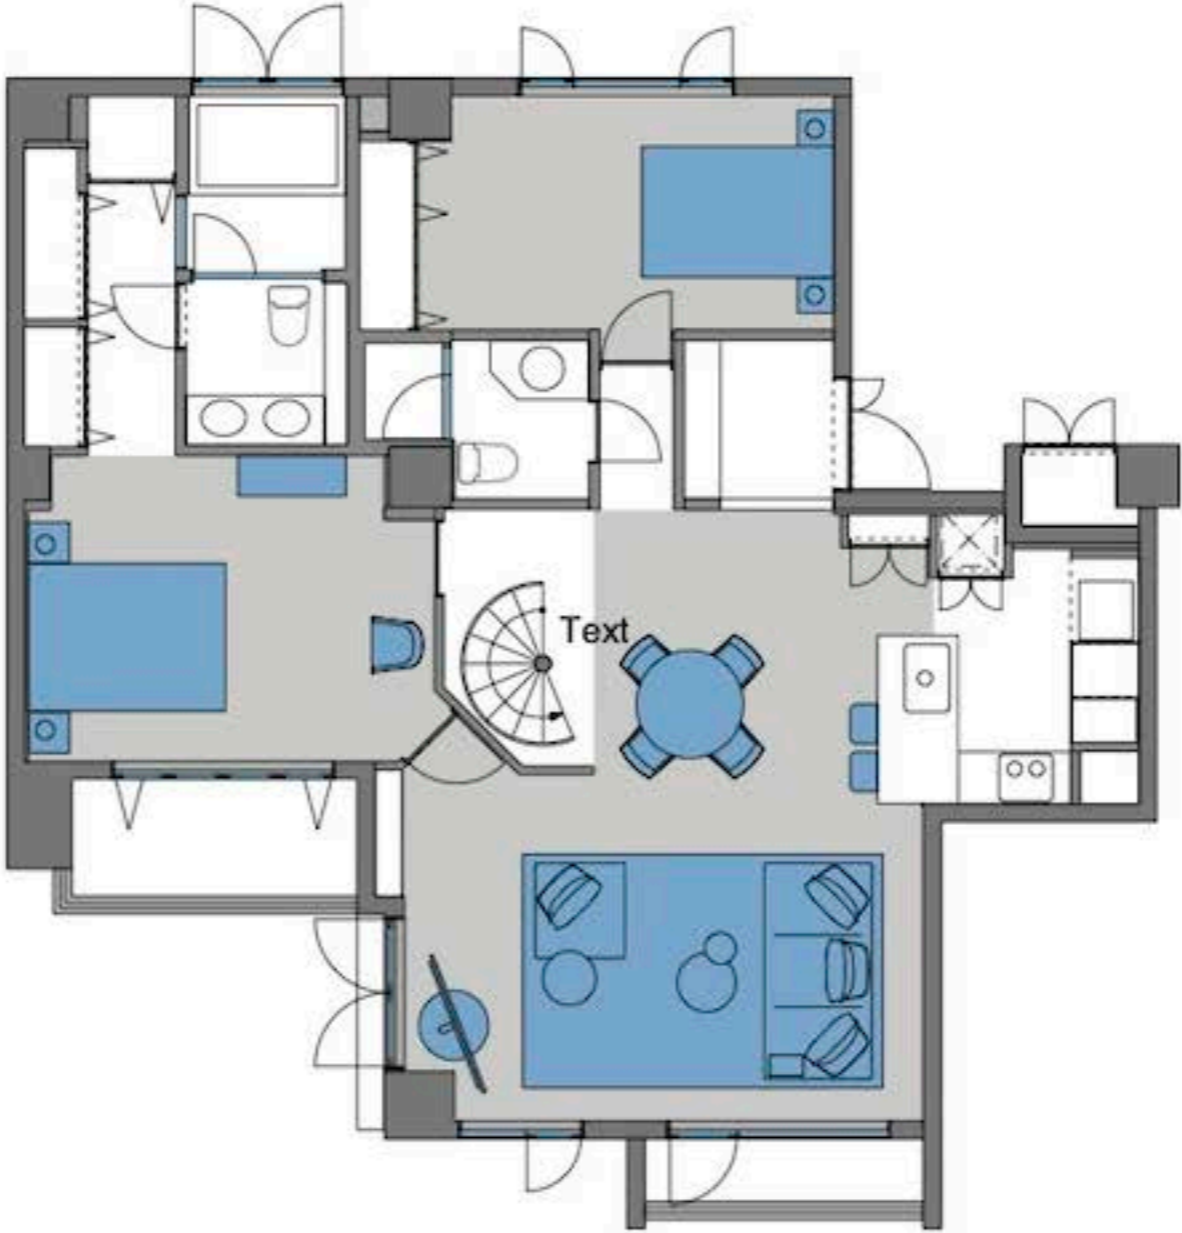

1ST FLOOR

2ND FLOOR

1ST FLOOR

2ND FLOOR

ikea 400

600 for this page

1st Floor

2st Floor

1.2m

	Room type	Rooms		Terrace, Balcony	Total
101		1		24.49 m <sup>2</sup>	137.52 m <sup>2</sup>
103	Maisonette type	1	1F / 91.89 m <sup>2</sup> 2F / 32.67m <sup>2</sup>	19.65 m <sup>2</sup>	144.21 m <sup>2</sup>
201	Maisonette type	1	2F / 77.48 m <sup>2</sup> 3F / 26.12 m <sup>2</sup>	14.87 m <sup>2</sup>	118.47 m <sup>2</sup>
201		3		3.72 m <sup>2</sup>	43.22 m <sup>2</sup>
203		5		6.75 m <sup>2</sup>	66.13 m <sup>2</sup>
301		9		12.63 m <sup>2</sup>	112.13 m <sup>2</sup>
302		105.14 m <sup>2</sup>		19.10 m <sup>2</sup>	124.24 m <sup>2</sup>

屋上

3F

2F

1F