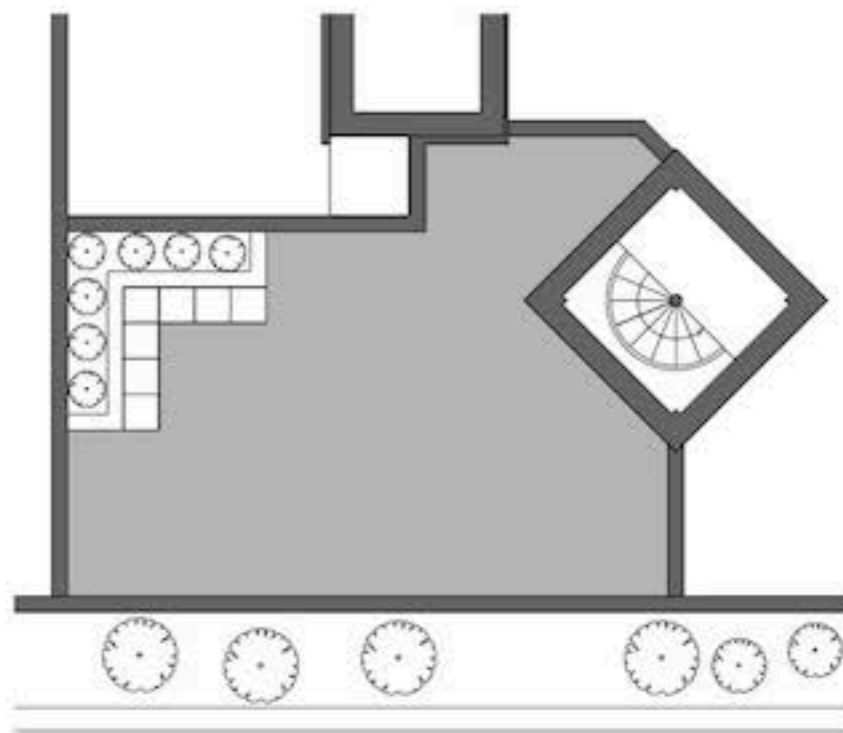

1ST FLOOR

2ND FLOOR

1ST FLOOR

2ND FLOOR

ikea 400

600 for this page

1st Floor

2st Floor

1.2m

	Room type	Rooms		Terrace, Balcony	Total
101		1		24.49 m <sup>2</sup>	137.52 m <sup>2</sup>
103	Maisonette type	1	1F / 91.89 m <sup>2</sup> 2F / 32.67m <sup>2</sup>	19.65 m <sup>2</sup>	144.21 m <sup>2</sup>
201	Maisonette type	1	2F / 77.48 m <sup>2</sup> 3F / 26.12 m <sup>2</sup>	14.87 m <sup>2</sup>	118.47 m <sup>2</sup>
201		3		3.72 m <sup>2</sup>	43.22 m <sup>2</sup>
203		5		6.75 m <sup>2</sup>	66.13 m <sup>2</sup>
301		9		12.63 m <sup>2</sup>	112.13 m <sup>2</sup>
302		105.14 m <sup>2</sup>		19.10 m <sup>2</sup>	124.24 m <sup>2</sup>

屋上

3F

2F

1F