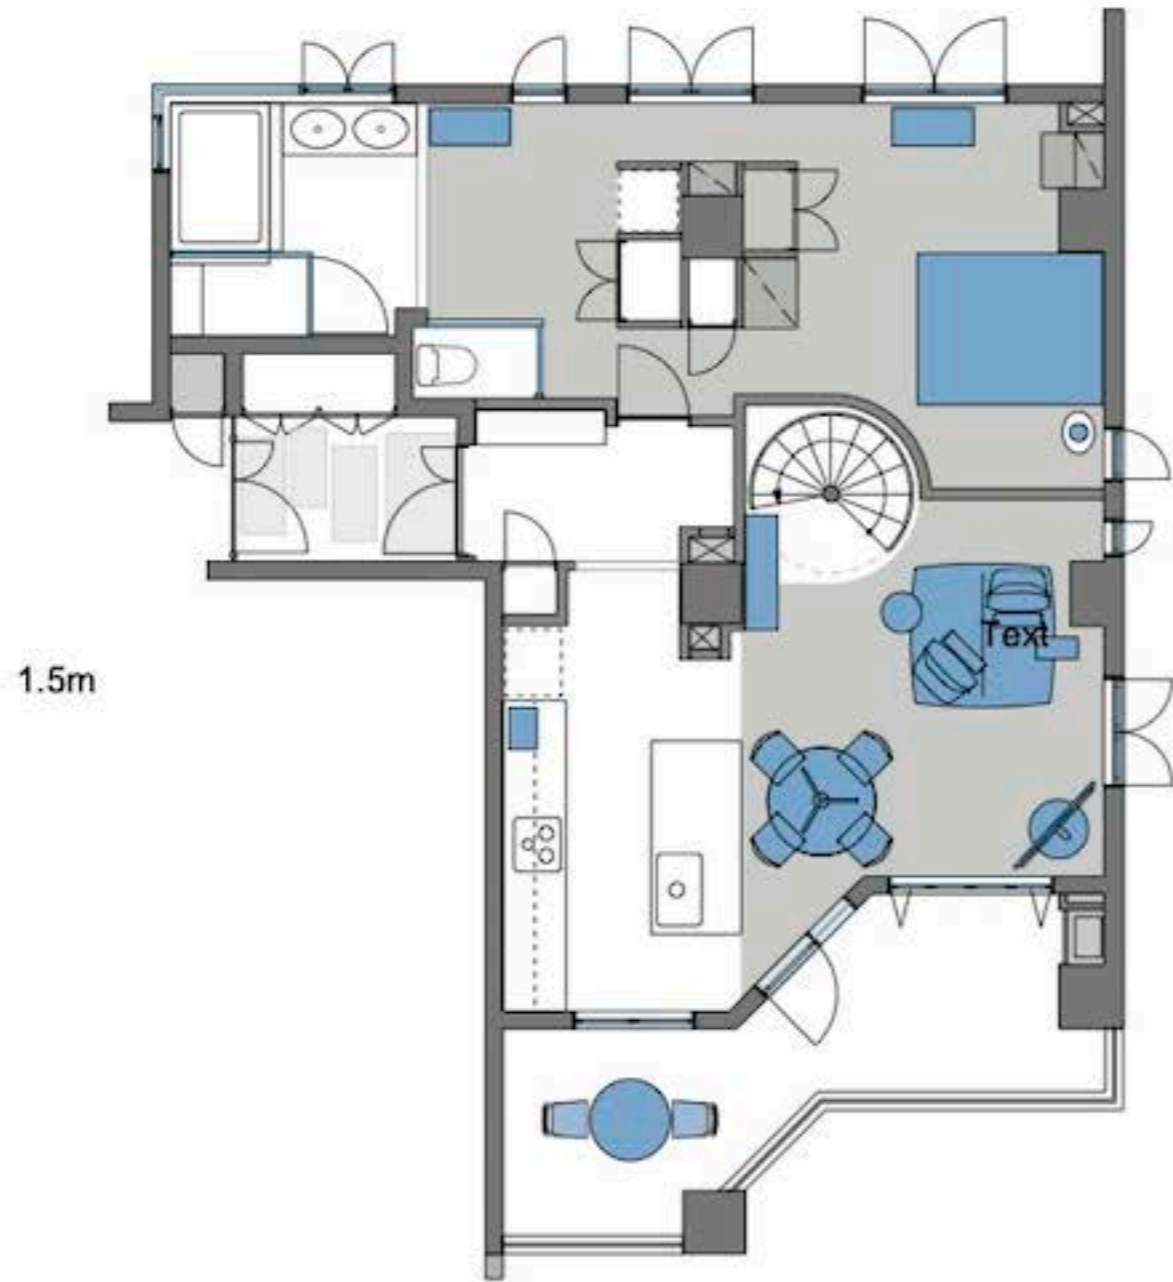

1ST FLOOR

2ND FLOOR

1ST FLOOR

2ND FLOOR

ikea 400

600 for this page

1st Floor

2st Floor

1.2m

	Room type	Rooms		Terrace, Balcony	Total
101		1		24.49 m <sup>2</sup>	137.52 m <sup>2</sup>
103	Maisonette type	1	1F / 91.89 m <sup>2</sup> 2F / 32.67m <sup>2</sup>	19.65 m <sup>2</sup>	144.21 m <sup>2</sup>
201	Maisonette type	1	2F / 77.48 m <sup>2</sup> 3F / 26.12 m <sup>2</sup>	14.87 m <sup>2</sup>	118.47 m <sup>2</sup>
201		3		3.72 m <sup>2</sup>	43.22 m <sup>2</sup>
203		5		6.75 m <sup>2</sup>	66.13 m <sup>2</sup>
301		9		12.63 m <sup>2</sup>	112.13 m <sup>2</sup>
302		105.14 m <sup>2</sup>		19.10 m <sup>2</sup>	124.24 m <sup>2</sup>

屋上

3F

2F

1F