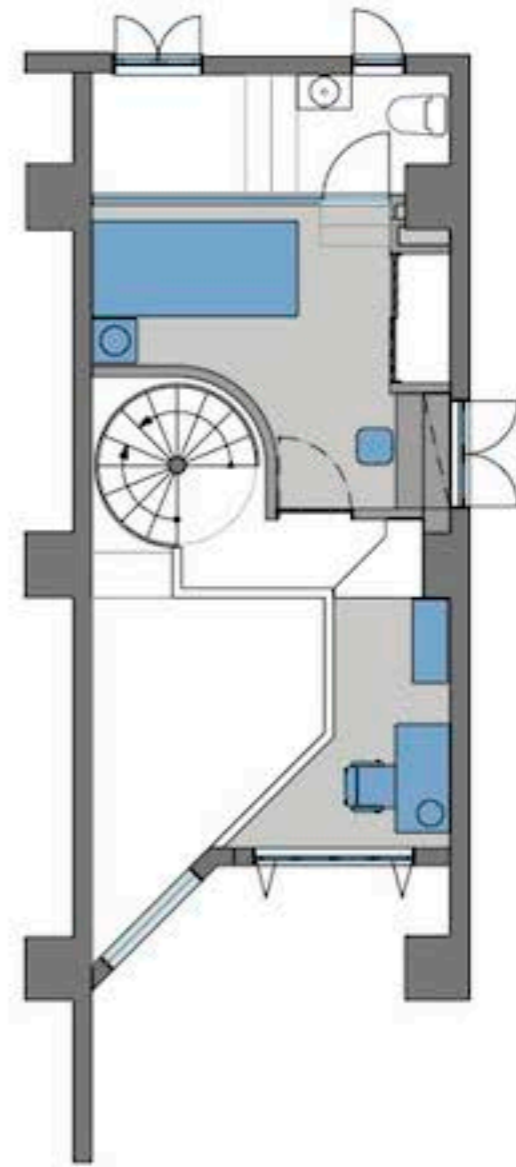

1ST FLOOR

2ND FLOOR

1ST FLOOR

2ND FLOOR

ikea 400

600 for this page

1st Floor

2st Floor

1.2m

	Room type	Rooms		Terrace, Balcony	Total
101		1		24.49 m <sup>2</sup>	137.52 m <sup>2</sup>
103	Maisonette type	1	1F / 91.89 m <sup>2</sup> 2F / 32.67m <sup>2</sup>	19.65 m <sup>2</sup>	144.21 m <sup>2</sup>
201	Maisonette type	1	2F / 77.48 m <sup>2</sup> 3F / 26.12 m <sup>2</sup>	14.87 m <sup>2</sup>	118.47 m <sup>2</sup>
201		3		3.72 m <sup>2</sup>	43.22 m <sup>2</sup>
203		5		6.75 m <sup>2</sup>	66.13 m <sup>2</sup>
301		9		12.63 m <sup>2</sup>	112.13 m <sup>2</sup>
302		105.14 m <sup>2</sup>		19.10 m <sup>2</sup>	124.24 m <sup>2</sup>

屋上

3F

2F

1F