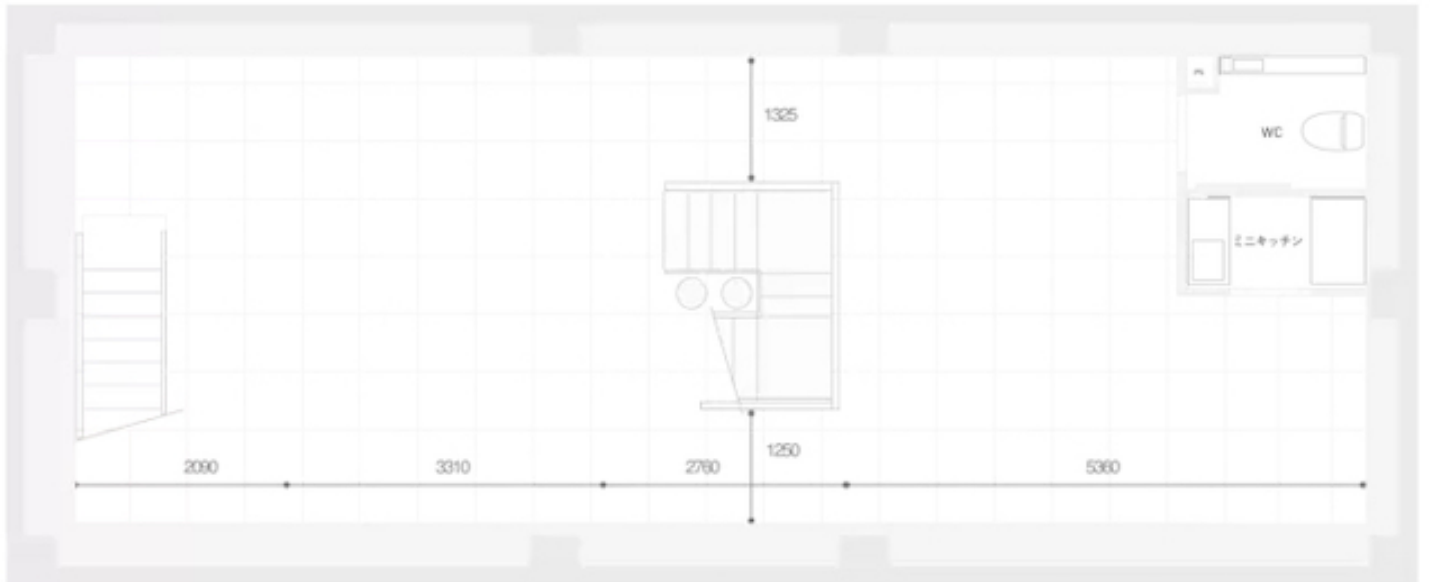

+8 Studio

4-26-7, Minamiaoyama, Minato Ku, Tokyo To,
107-0062, Japan

1F Reception

BF1 Studio Space

LOFT SPACE