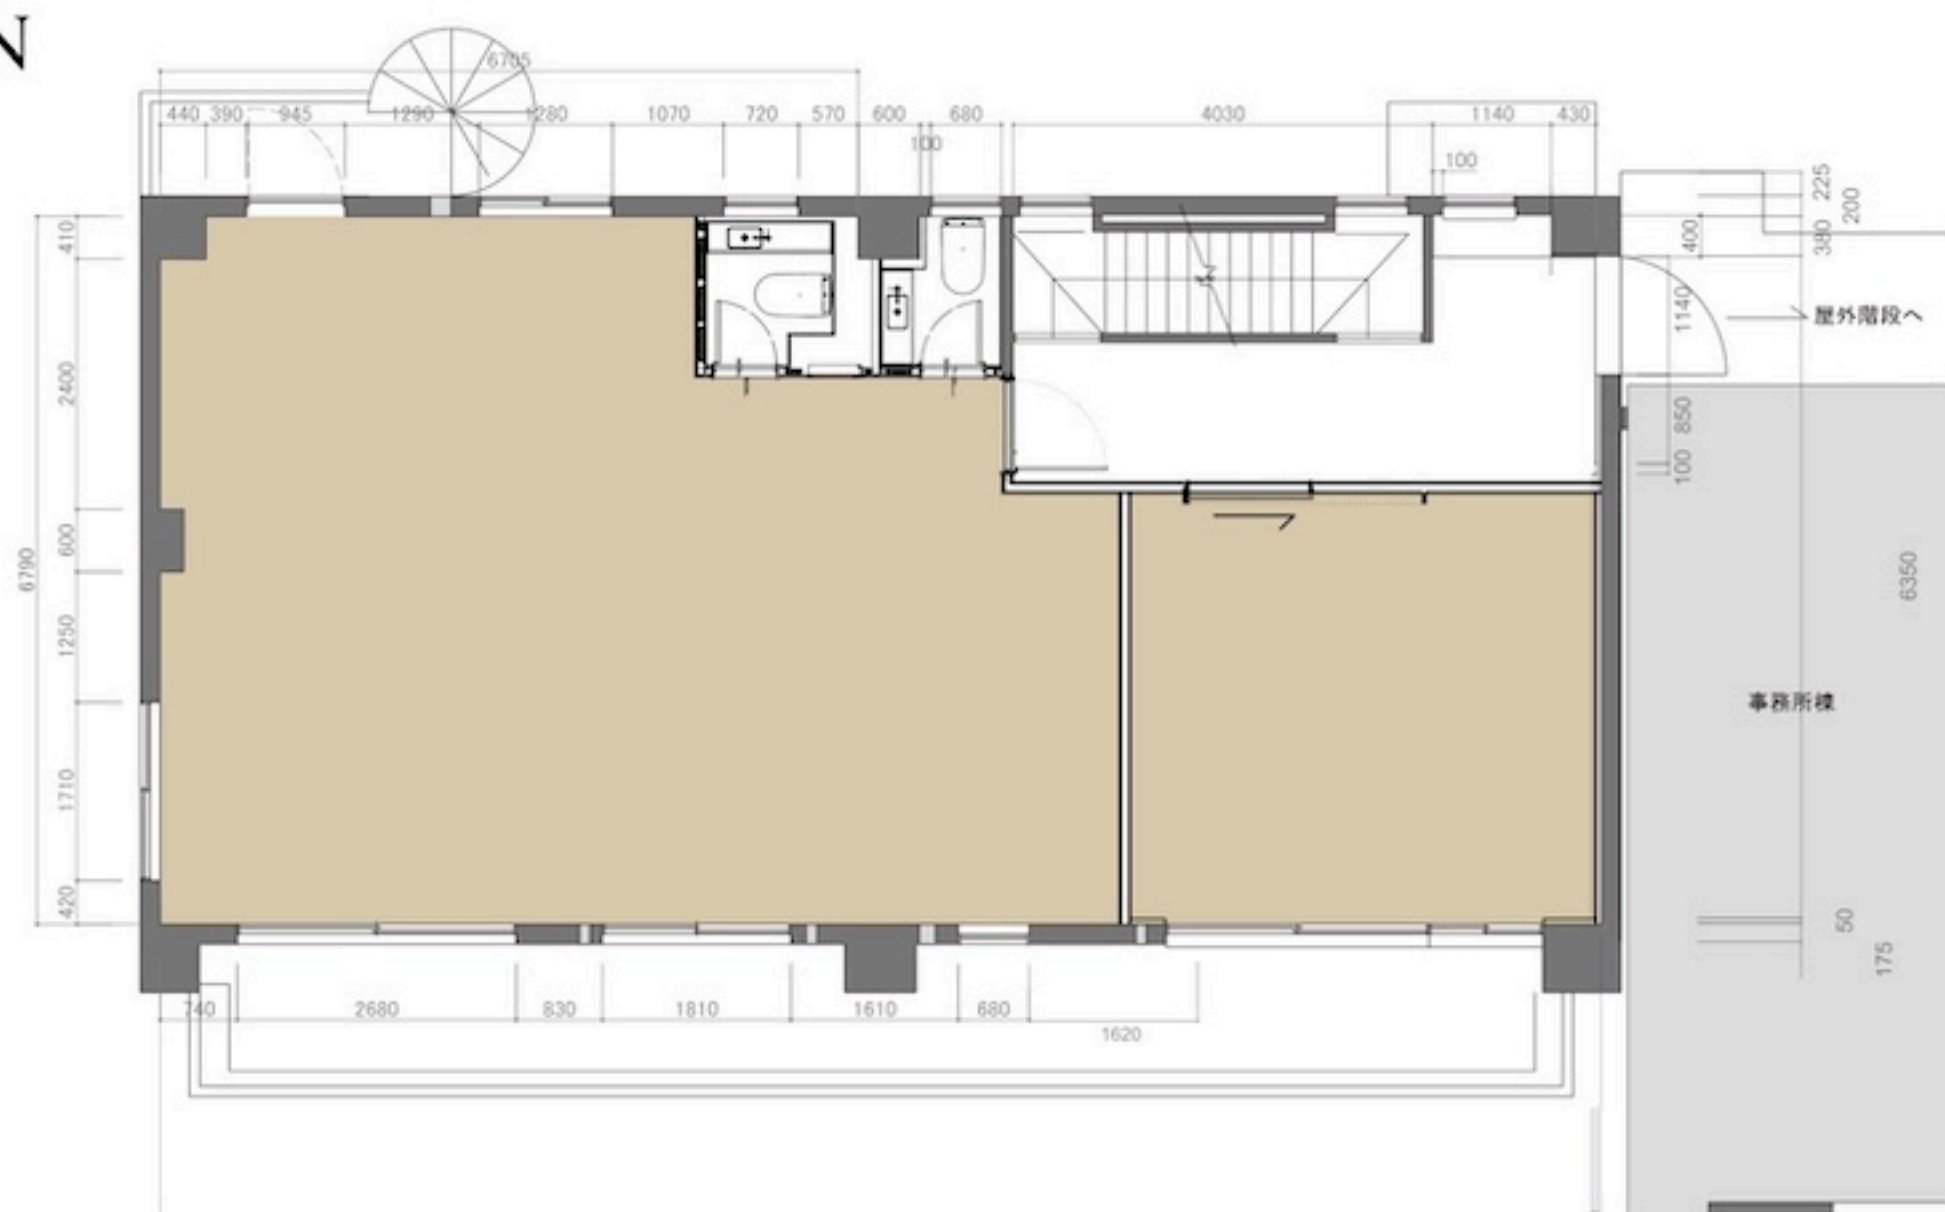

# STUDIO PEAK

kitasando-ekimae

1F

GARDEN  
KITCHEN

2F

URBAN

3F

NATURAL  
KITCHEN